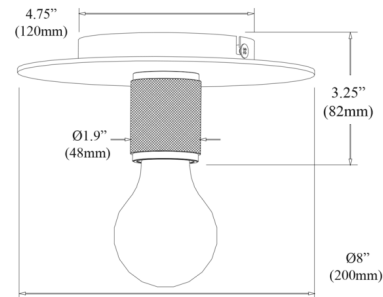

CLICK TO VIEW PRODUCT

Notes: