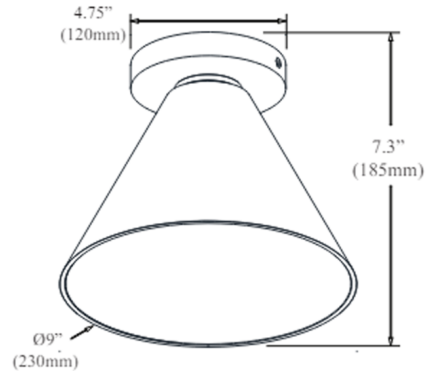

### Description

The Roswell Cone Ceiling Light incorporates elements of traditional design, combined with modern details and materials. The elegantly simple construction is based on a prominent metal frame with a tapered glass shade for added visual interest, and a broader profile. Slim and elegant in a timeless mode, Roswell will enhance virtually any room or corner of your home, including hallways, bedrooms, kitchen and living rooms.

### Specifications

COLOR	Clear
BODY FINISH	Satin Chrome
WATTAGE	9W
DIMMER	Standard 120V
DIMENSIONS	9"W x 7.5"H
BULB NOT INCLUDED	1 x G25/Medium (E26)/9W/120V LED
OTHER BULB OPTIONS	1 x Edison Globe/Medium (E26)/120V LED
COUNTRY OF ORIGIN	China