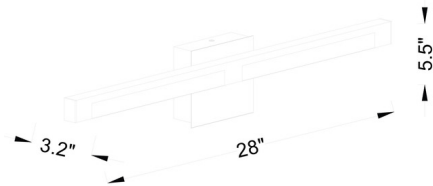

CLICK TO VIEW PRODUCT

Notes: