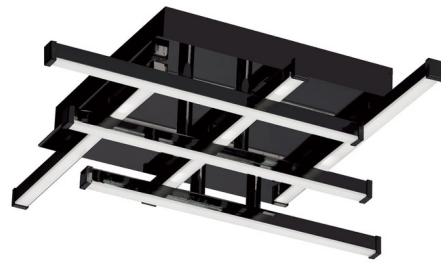

Lightology

lightology.com
866-954-4489
05-17-26

Project: _____

Company: _____

Location: _____ Fixture Type: _____

SPEC #: **DAI1025884**

Approved On: _____ Approved By: _____

Summit Ceiling Light

By Dainolite

Description

The Summit Ceiling Light is spacious and airy, in a design that is sure to garner attention. A metal frame and spoked arms come together for a versatile look that blends with any modern or contemporary decor scheme.

Specifications

COLOR . . . . . White
BODY FINISH . . . . . Matte Black
WATTAGE 18W
DIMMER . . . . . Low Voltage Electronic
DIMENSIONS . . . . . 14.75"W x 3.25"H x 14.75"D
INTEGRATED LED MODULE . . . . . 6 x LED/3W/120V LED
COUNTRY OF ORIGIN . . . . . China

Technical Information

LAMP LIFE . . . . . 30000 hours
COLOR RENDERING . . . . . 80 CRI
LAMP COLOR 3000K
LUMENS/WATT 366.67
LUMINOUS FLUX . . . . . 1100 lumens

CLICK TO VIEW PRODUCT

Notes: