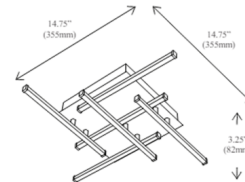

Shown in matte black / white