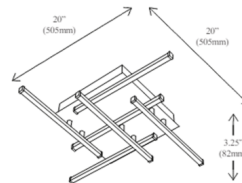

Lightology

lightology.com
866-954-4489
05-17-26

Project: _____

Company: _____

Location: _____ Fixture Type: _____

SPEC #: **DAI1025884**

Approved On: _____ Approved By: _____

Summit Ceiling Light

By Dainolite

Description

The Summit Ceiling Light is spacious and airy, in a design that is sure to garner attention. A metal frame and spoked arms come together for a versatile look that blends with any modern or contemporary decor scheme.

Specifications

COLOR . . . . . White
BODY FINISH . . . . . Matte Black
WATTAGE 18W
DIMMER . . . . . Low Voltage Electronic
DIMENSIONS . . . . . 14.75"W x 3.25"H x 14.75"D
INTEGRATED LED MODULE . . . . . 6 x LED/3W/120V LED
COUNTRY OF ORIGIN . . . . . China

Technical Information

LAMP LIFE . . . . . 30000 hours
COLOR RENDERING . . . . . 80 CRI
LAMP COLOR 3000K
LUMENS/WATT 366.67
LUMINOUS FLUX . . . . . 1100 lumens

Shown in matte black / white

CLICK TO VIEW PRODUCT

Notes: