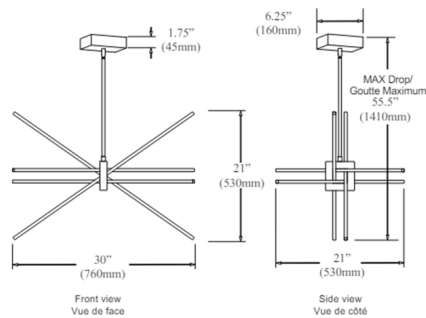

CLICK TO VIEW PRODUCT

Notes: