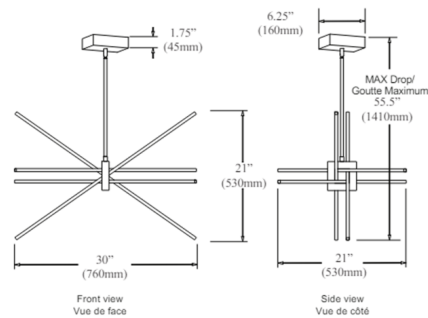

CLICK TO VIEW PRODUCT

Notes: