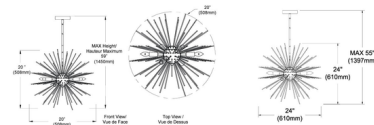

Specifications

COLOR	N/A
BODY FINISH	Gold
WATTAGE	480W
DIMMER	Standard 120V
DIMENSIONS	24"W x 24"H x 24"D
BULB NOT INCLUDED	8 x G16.5/Candelabra (E12)/60W/120V Incandescent
OTHER BULB OPTIONS	8 x G16.5/Candelabra (E12)/120V LED
COUNTRY OF ORIGIN	China