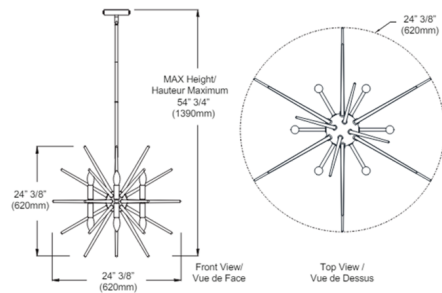

By Dainolite

Description

The Vela Chandelier instantly heightens a space. Dropped into place by a circular metal canopy and long stem, transparent crystal spears extend from a central sphere in every direction. Horizontal candle holders hold incandescent bulbs at their ends, casting warm light freely throughout. The spears capture and enhance its glow, showcasing a sparkling visual accent that while the piece blankets its surroundings with pleasant ambient light.

Shown in polished chrome / clear

Specifications

COLOR Clear
BODY FINISH Polished Chrome
WATTAGE 108W
DIMMER Standard 120V
DIMENSIONS 24.375"W x 24.375"H x 24.375"D
BULB NOT INCLUDED 12 x B10/Candelabra (E12)/9W/120V LED
COUNTRY OF ORIGIN China