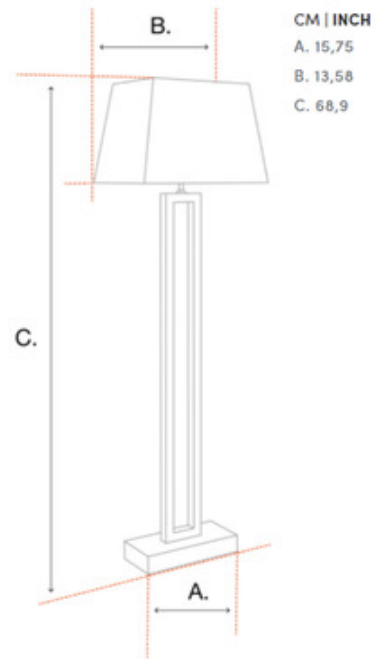

COMPANY

PROJECT

FIXTURE TYPE

APPROVED BY

DATE