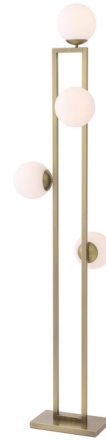

Lightology

lightology.com
866-954-4489
04-26-26

Project: _____

Company: _____

Location: _____ Fixture Type: _____

SPEC #: **EIC1025945**

Approved On: _____ Approved By: _____

Pascal Floor Lamp By Eichholtz

Description

The Pascal Floor Lamp is characterized by a sleek rectangular frame and four glass spheres that give an elegant style to this vintage styled lamp.

Shown in light brass / white

Specifications

COLOR White
BODY FINISH Light Brass
WATTAGE 160W
DIMMER Not Included
DIMENSIONS 13.58"W x 68.9"H
BULB NOT INCLUDED 4 x B10/Candelabra (E12)/40W/120V Incandescent
OTHER BULB OPTIONS 4 x B10/Candelabra (E12)/120V LED