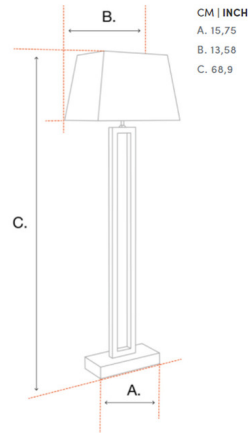

Description

The Pascal Floor Lamp is characterized by a sleek rectangular frame and four glass spheres that give an elegant style to this vintage styled lamp.

Shown in light brass / white

Specifications

COLOR White
BODY FINISH Light Brass
WATTAGE 160W
DIMMER Not Included
DIMENSIONS 13.58"W x 68.9"H
BULB NOT INCLUDED 4 x B10/Candelabra (E12)/40W/120V Incandescent
OTHER BULB OPTIONS 4 x B10/Candelabra (E12)/120V LED