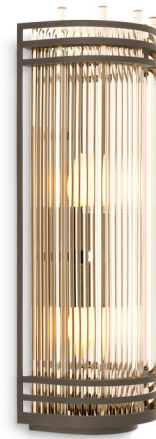

Lightology

lightology.com
866-954-4489
05-16-26

Project: _____

Company: _____

Location: _____ Fixture Type: _____

SPEC #: **EIC1026098**

Approved On: _____ Approved By: _____

Gulf Wall Sconce

By Eichholtz

Description

The Gulf Wall Sconce has an Art Deco look with tubular design that has a mix of horizontal and vertical lights giving this fixture an elegant and chic look perfect for modern and traditional home interiors.

Shown in bronze / clear

Specifications

COLOR Clear
BODY FINISH Bronze
WATTAGE 80W
DIMMER Standard 120V
DIMENSIONS 7.28"W x 21.06"H x 5.91"D
BULB NOT INCLUDED 2 x B10/Candelabra (E12)/40W/120V Incandescent
OTHER BULB OPTIONS 2 x B10/Candelabra (E12)/120V LED