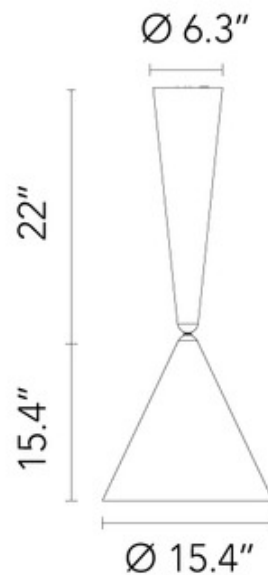

**DESIGNER**

Achille Castiglioni

**BRAND**

FLOS

**DESCRIPTION**

The Diabolo Pendant features a clean and simple design that is composed of a ceiling rose and diffuser with matching finishes. The diffuser can be raised or lowered through the cable reel within the ceiling rose allowing you to set the height of the fixture. Available with a Cherry Red, Brown, or White finish. UL and cUL listed.

<b>SHADE COLOR</b>	N/A
<b>BODY FINISH</b>	White
<b>WATTAGE</b>	15W
<b>DIMMER</b>	Low Voltage Electronic
<b>DIMENSIONS</b>	15.35"W x 37.39"H
<b>BULB INCLUDED</b>	
<b>LAMP</b>	1 x A19/Medium (E26)/15W/120V LED

*Technical Information*

<b>LUMINOUS FLUX</b>	1600 lumens
<b>LUMENS/WATT</b>	106.67
<b>LAMP COLOR</b>	2700K
<b>PRODUCT DIMENSIONS</b>	Max Overall Height: 94.48"

**SPEC #** FLO1026189

COMPANY	PROJECT	FIXTURE TYPE	APPROVED BY	DATE