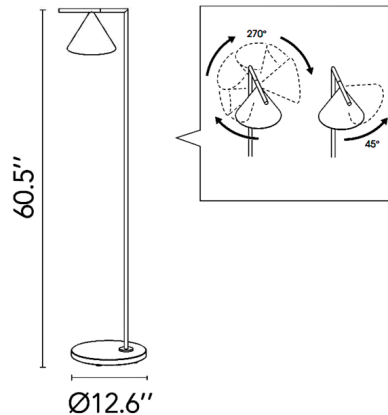

Specifications

COLOR	N/A
BODY FINISH	Burgundy Red
WATTAGE	9.5W
DIMMER	N/A
DIMENSIONS	12.6"W x 60.5"H
INTEGRATED LED MODULE	1 x LED/9.5W/120V LED
COUNTRY OF ORIGIN	Italy

Technical Information

PRODUCT DIMENSIONS	Cord Length: 232.3 Inch
COLOR RENDERING	80 CRI
LAMP COLOR	2700K
LUMENS/WATT	58.63
LUMINOUS FLUX	557 lumens

Shown in burgundy red

CLICK TO VIEW PRODUCT

Notes: