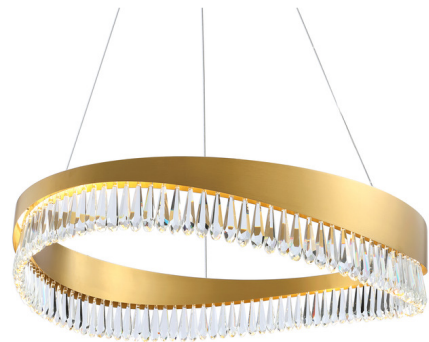

Lightology

lightology.com
866-954-4489
04-25-26

Project: _____

Company: _____

Location: _____ Fixture Type: _____

SPEC #: **KNV1026240**

Approved On: _____ Approved By: _____

Venosa Round Chandelier

By Kanova

Description

The Venosa Round Chandelier brings a bold elegance to your space. The round asymmetrical frame is draped with crystal glass, that reflects light beautiful. Note: Not all options are available.

Shown in champagne gold / crystal

Specifications

COLOR Crystal
BODY FINISH Champagne Gold
WATTAGE 34W
DIMMER Low Voltage Electronic
DIMENSIONS 26"W x 7"H
INTEGRATED LED MODULE 1 x LED/34W/120V LED

Technical Information

PRODUCT DIMENSIONS Adjustable Height: 20" to 120"
LAMP COLOR 3500K
LUMENS/WATT 48.00
LUMINOUS FLUX 1632 lumens

CLICK TO VIEW PRODUCT

Notes: