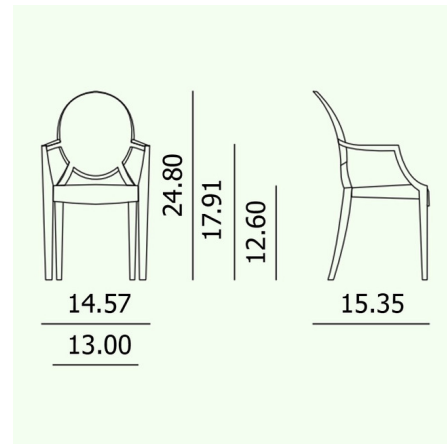

Lightology

lightology.com
866-954-4489
05-15-26

Project: _____

Company: _____

Location: _____ Fixture Type: _____

SPEC #: **KRL1026294**

Approved On: _____ Approved By: _____

Lou Lou Ghost Kids Chair

By Kartell

Description

The Lou Lou Ghost Kids Chair is the baby version of the Louis Ghost chair from Kartell which mimics the original shape and materials, but with graphics perfect for a kids room. Available with a transparent crystal finish and a graphic on the backrest.

Shown in crystal

Specifications

COLOR N/A
BODY FINISH Crystal
WATTAGE N/A
DIMMER N/A
DIMENSIONS 14.57"W x 24.8"H x 15.35"D
BULB N/A
COUNTRY OF ORIGIN Italy

Technical Information

PRODUCT DIMENSIONS Seat Height: 12.6"