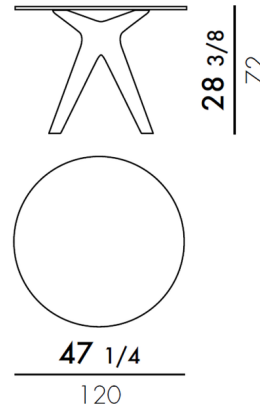

## Sir Gio Round Table

By Kartell

### Specifications

COLOR	Bronze
BODY FINISH	Transparent
WATTAGE	N/A
DIMMER	N/A
DIMENSIONS	47.25"W x 28.4"H
BULB	N/A
COUNTRY OF ORIGIN	Italy

CLICK TO VIEW PRODUCT

Notes: