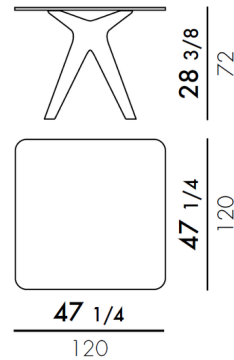

## Sir Gio Square Table

By Kartell

### Specifications

COLOR	Smoke
BODY FINISH	Transparent
WATTAGE	N/A
DIMMER	N/A
DIMENSIONS	47.25"W x 28.4"H
BULB	N/A
COUNTRY OF ORIGIN	Italy

CLICK TO VIEW PRODUCT

Notes: