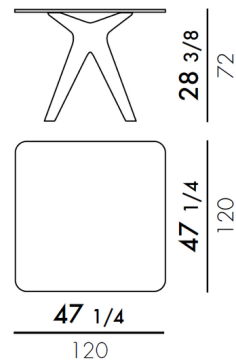

## Sir Gio Square Table

By Kartell

### Specifications

COLOR	Smoke
BODY FINISH	Transparent
WATTAGE	N/A
DIMMER	N/A
DIMENSIONS	47.25"W x 28.4"H
BULB	N/A
COUNTRY OF ORIGIN	Italy

CLICK TO VIEW PRODUCT

Notes: