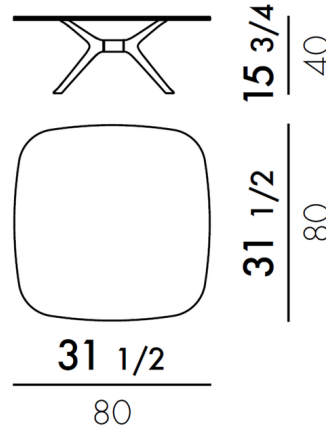

## Blast Square Coffee Table

By Kartell

### Description

The Blast Coffee Table features a transparent base with a Bronze or Grey colored top complemented by chrome details in the support bar running underneath the table top.

Shown in crystal / bronze

### Specifications

COLOR	Bronze
BODY FINISH	Crystal
WATTAGE	N/A
DIMMER	N/A
DIMENSIONS	31.5"W x 15.75"H x 31.5"D
BULB	N/A
COUNTRY OF ORIGIN	Italy

CLICK TO VIEW PRODUCT

Notes: