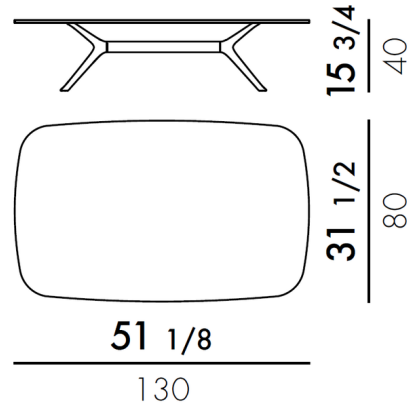

Shown in crystal / grey