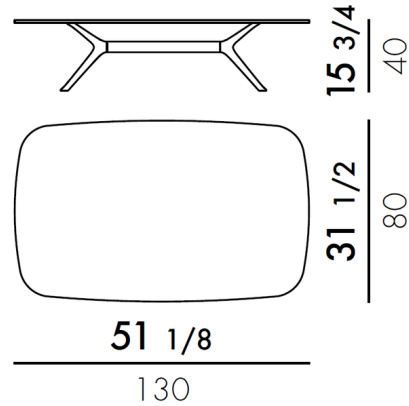

By Kartell

Description

The Blast Coffee Table features a transparent base with a Bronze or Grey colored top complemented by chrome details in the support bar running underneath the table top.

Shown in crystal / grey

Specifications

COLOR	Grey
BODY FINISH	Crystal
WATTAGE	N/A
DIMMER	N/A
DIMENSIONS	51.2"W x 15.75"H x 31.5"D
BULB	N/A
COUNTRY OF ORIGIN	Italy

CLICK TO VIEW PRODUCT

Notes: