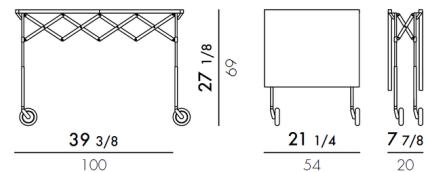

By Kartell

Description

The Battista Trolley is a practical and functional trolley that can be folded up for storage and the addition of wheels makes that even easier. The combination of materials make it the ideal table for buffets or cocktail tables and even use as occasional table while still being easy to clean.

Shown in chrome / white

Specifications

COLOR	White
BODY FINISH	Chrome
WATTAGE	N/A
DIMMER	N/A
DIMENSIONS	39.4"L x 21.3"W x 27.3"H
BULB	N/A
COUNTRY OF ORIGIN	Italy

CLICK TO VIEW PRODUCT

Notes: