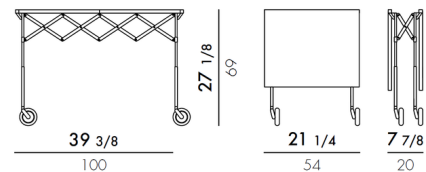

### Specifications

COLOR	White
BODY FINISH	Chrome
WATTAGE	N/A
DIMMER	N/A
DIMENSIONS	39.4"L x 21.3"W x 27.3"H
BULB	N/A
COUNTRY OF ORIGIN	Italy

CLICK TO VIEW PRODUCT

Notes: