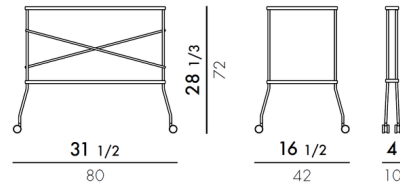

Lightology

lightology.com
866-954-4489
05-21-26

Project: _____

Company: _____

Location: _____ Fixture Type: _____

SPEC #: **KRL1026306**

Approved On: _____ Approved By: _____

Flip Trolley By Kartell

Description

The Flip Trolley is a handy side table that can be used for a variety of different events and functions such as holding aperitifs or as a buffet table. The table can easily fold up for storing taking up a minimum of space.

Shown in chrome / crystal

Specifications

COLOR	Crystal
BODY FINISH	Chrome
WATTAGE	N/A
DIMMER	N/A
DIMENSIONS	31.5"L x 16.5"W x 28.4"H
BULB	N/A
COUNTRY OF ORIGIN	Italy

CLICK TO VIEW PRODUCT

Notes: