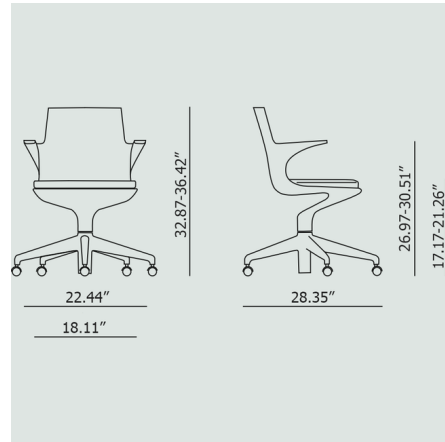

## Spoon Office Chair

By Kartell

### Description

The Spoon Chair was design for workplaces with maximum flexibility and comfort in mind which can be adjusted to adapt to the height and weight of the user. Adjustments are made from the easy to use handle which is built into the lower body and hidden within the stem giving the chair a clean look. Available in Black or White with a Black cushion.

### Specifications

COLOR . . . . . Black  
BODY FINISH . . . . . White  
WATTAGE . . . . . N/A  
DIMMER . . . . . N/A  
DIMENSIONS . . . . . 22.44"W x 36.42"H x 28.35"D  
BULB . . . . . N/A  
COUNTRY OF ORIGIN . . . . . Italy

### Technical Information

PRODUCT DIMENSIONS . . . . . Adjustable Height: 17.17-21.26"

CLICK TO VIEW PRODUCT

Notes: