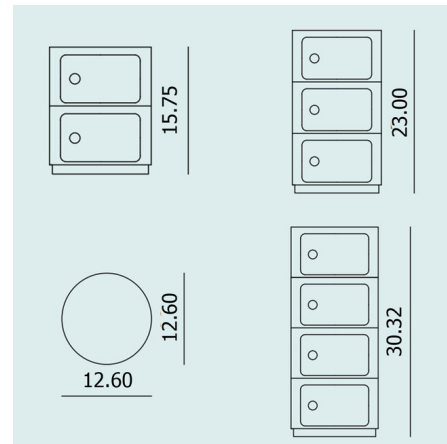

### Description

The Componibili Storage Module is made of ABS plastic with a tray top and was designed to meet various storage needs. This series has received much recognition for its design history and innovation and can be seen on display at the Museum of Modern Art in New York and the Centre Georges Pompidou in Paris. The holes on the door allow you to slide the doors open for the drawer. Note: Some finishes are not available in all sizes.

### Specifications

COLOR	N/A
BODY FINISH	Blue
WATTAGE	N/A
DIMMER	N/A
DIMENSIONS	12.63"W x 15.75"H
BULB	N/A
COUNTRY OF ORIGIN	Italy

CLICK TO VIEW PRODUCT

Notes: