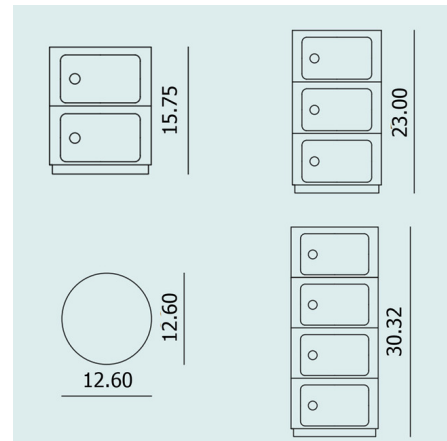

By Kartell

Description

The Componibili Storage Module is made of ABS plastic with a tray top and was designed to meet various storage needs. This series has received much recognition for its design history and innovation and can be seen on display at the Museum of Modern Art in New York and the Centre Georges Pompidou in Paris. The holes on the door allow you to slide the doors open for the drawer. Note: Some finishes are not available in all sizes.

Shown in green

Specifications

COLOR	N/A
BODY FINISH	Green
WATTAGE	N/A
DIMMER	N/A
DIMENSIONS	12.63"W x 15.75"H
BULB	N/A
COUNTRY OF ORIGIN	Italy

CLICK TO VIEW PRODUCT

Notes: