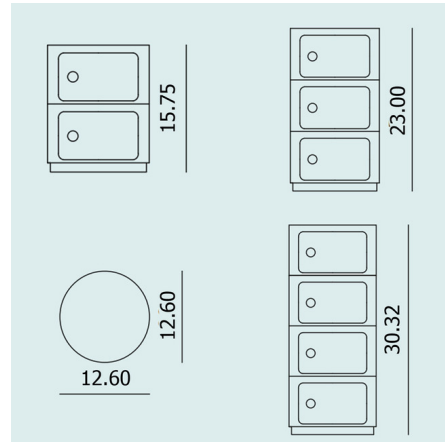

Description

The Componibili Storage Module is made of ABS plastic with a tray top and was designed to meet various storage needs. This series has received much recognition for its design history and innovation and can be seen on display at the Museum of Modern Art in New York and the Centre Georges Pompidou in Paris. The holes on the door allow you to slide the doors open for the drawer. Note: Some finishes are not available in all sizes.

Shown in green

Specifications

COLOR	N/A
BODY FINISH	Green
WATTAGE	N/A
DIMMER	N/A
DIMENSIONS	12.63"W x 15.75"H
BULB	N/A
COUNTRY OF ORIGIN	Italy

CLICK TO VIEW PRODUCT

Notes: