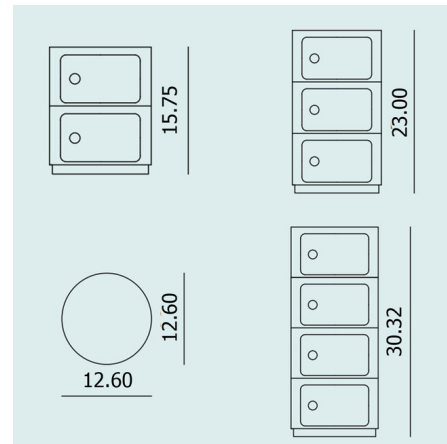

By Kartell

Description

The Componibili Storage Module is made of ABS plastic with a tray top and was designed to meet various storage needs. This series has received much recognition for its design history and innovation and can be seen on display at the Museum of Modern Art in New York and the Centre Georges Pompidou in Paris. The holes on the door allow you to slide the doors open for the drawer. Note: Some finishes are not available in all sizes.

Shown in blue

Specifications

COLOR	N/A
BODY FINISH	Blue
WATTAGE	N/A
DIMMER	N/A
DIMENSIONS	12.63"W x 23"H
BULB	N/A
COUNTRY OF ORIGIN	Italy

CLICK TO VIEW PRODUCT

Notes: