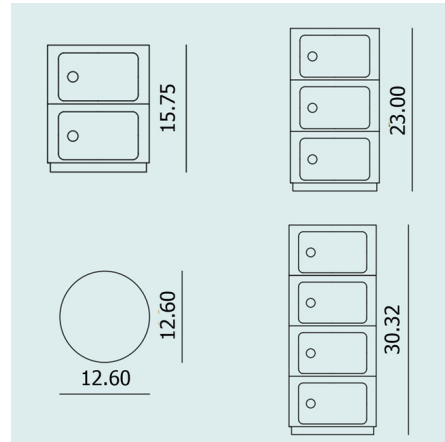

By Kartell

Description

The Componibili Storage Module is made of ABS plastic with a tray top and was designed to meet various storage needs. This series has received much recognition for its design history and innovation and can be seen on display at the Museum of Modern Art in New York and the Centre Georges Pompidou in Paris. The holes on the door allow you to slide the doors open for the drawer. Note: Some finishes are not available in all sizes.

Shown in red

Specifications

COLOR	N/A
BODY FINISH	Red
WATTAGE	N/A
DIMMER	N/A
DIMENSIONS	12.63"W x 30.32"H
BULB	N/A
COUNTRY OF ORIGIN	Italy

CLICK TO VIEW PRODUCT

Notes: