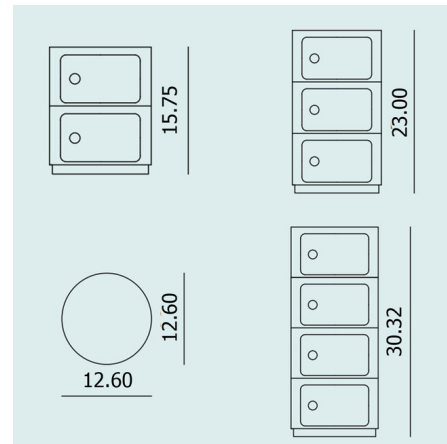

By Kartell

Description

The Componibili Storage Module is made of ABS plastic with a tray top and was designed to meet various storage needs. This series has received much recognition for its design history and innovation and can be seen on display at the Museum of Modern Art in New York and the Centre Georges Pompidou in Paris. The holes on the door allow you to slide the doors open for the drawer. Note: Some finishes are not available in all sizes.

Shown in purple

Specifications

COLOR	N/A
BODY FINISH	Purple
WATTAGE	N/A
DIMMER	N/A
DIMENSIONS	12.63"W x 30.32"H
BULB	N/A
COUNTRY OF ORIGIN	Italy

CLICK TO VIEW PRODUCT

Notes: