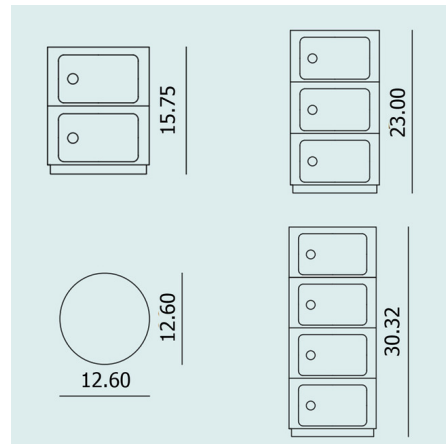

By Kartell

Description

The Componibili Storage Module is made of ABS plastic with a tray top and was designed to meet various storage needs. This series has received much recognition for its design history and innovation and can be seen on display at the Museum of Modern Art in New York and the Centre Georges Pompidou in Paris. The holes on the door allow you to slide the doors open for the drawer. Note: Some finishes are not available in all sizes.

Shown in silver

Specifications

COLOR	N/A
BODY FINISH	Silver
WATTAGE	N/A
DIMMER	N/A
DIMENSIONS	12.63"W x 30.32"H
BULB	N/A
COUNTRY OF ORIGIN	Italy

CLICK TO VIEW PRODUCT

Notes: