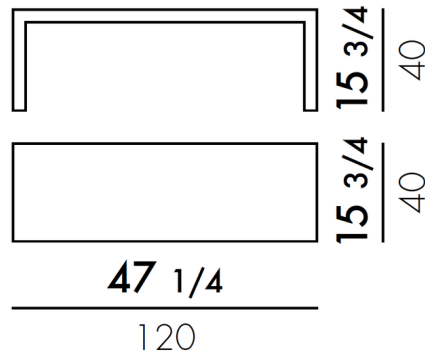

Lightology

lightology.com
866-954-4489
07-07-26

Project: _____

Company: _____

Location: _____ Fixture Type: _____

SPEC #: **KRL1026344**

Approved On: _____ Approved By: _____

Invisible Rectangular Side Table By Kartell

Description

The Invisible Rectangular Side Table combines lightness, grace and elegance to create a practical and stylish table that is simple and adaptable to any environment.

Shown in crystal

Specifications

COLOR	N/A
BODY FINISH	Crystal
WATTAGE	N/A
DIMMER	N/A
DIMENSIONS	47.3"L x 15.8"W x 15.8"H
BULB	N/A
COUNTRY OF ORIGIN	Italy

CLICK TO VIEW PRODUCT

Notes: