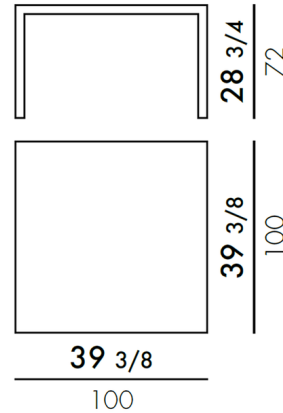

By Kartell

Description

The Invisible Dining Table combines lightness, grace and elegance to create a practical and stylish table that is simple and adaptable to any environment.

Shown in crystal

Specifications

COLOR	N/A
BODY FINISH	Crystal
WATTAGE	N/A
DIMMER	N/A
DIMENSIONS	39.38"W x 28.75"H x 39.38"D
BULB	N/A
COUNTRY OF ORIGIN	Italy

CLICK TO VIEW PRODUCT

Notes: