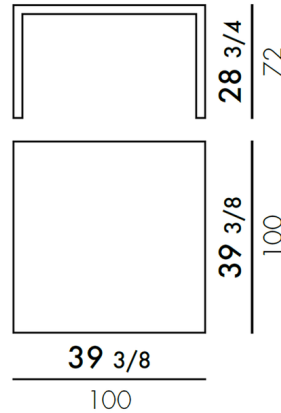

By Kartell

Description

The Invisible Dining Table combines lightness, grace and elegance to create a practical and stylish table that is simple and adaptable to any environment.

Shown in crystal

Specifications

COLOR	N/A
BODY FINISH	Crystal
WATTAGE	N/A
DIMMER	N/A
DIMENSIONS	39.38"W x 28.75"H x 39.38"D
BULB	N/A
COUNTRY OF ORIGIN	Italy

CLICK TO VIEW PRODUCT

Notes: