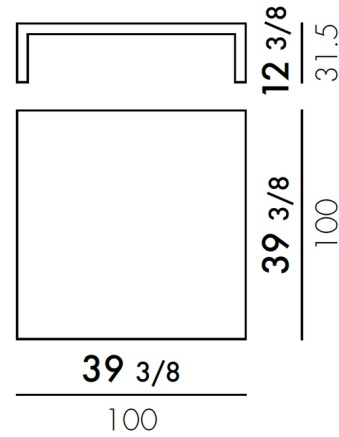

By Kartell

Description

The Invisible Coffee Table combines lightness, grace and elegance to create a practical and stylish table that is simple and adaptable to any environment.

Shown in crystal

Specifications

COLOR	N/A
BODY FINISH	Crystal
WATTAGE	N/A
DIMMER	N/A
DIMENSIONS	39.4"W x 12.4"H
BULB	N/A
COUNTRY OF ORIGIN	Italy

CLICK TO VIEW PRODUCT

Notes: