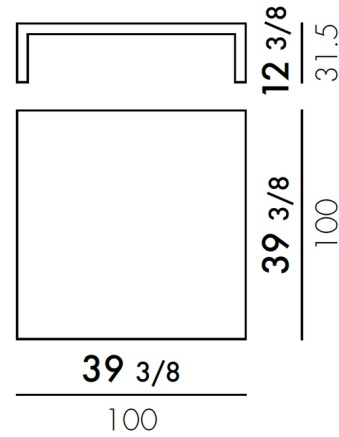

## Invisible Coffee Table

By Kartell

### Specifications

COLOR	N/A
BODY FINISH	Crystal
WATTAGE	N/A
DIMMER	N/A
DIMENSIONS	39.4"W x 12.4"H
BULB	N/A
COUNTRY OF ORIGIN	Italy

CLICK TO VIEW PRODUCT

Notes: