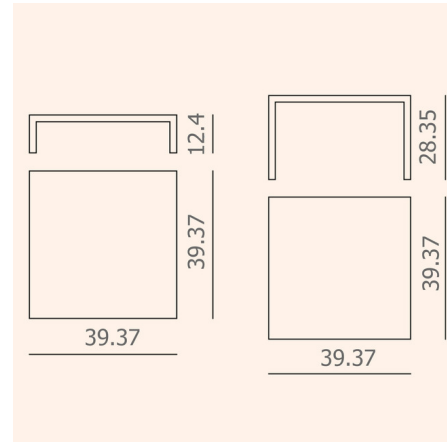

Lightology

lightology.com
866-954-4489
04-22-26

Project: _____

Company: _____

Location: _____ Fixture Type: _____

SPEC #: **KRL1026346**

Approved On: _____ Approved By: _____

Invisible Side Table

By Kartell

Description

The Invisible Side Table combines lightness, grace and elegance to create a practical and stylish table that is simple and adaptable to any environment. Available in two sizes.

Shown in crystal

Specifications

COLOR	N/A
BODY FINISH	Crystal
WATTAGE	N/A
DIMMER	N/A
DIMENSIONS	39.4"W x 12.4"H
BULB	N/A
COUNTRY OF ORIGIN	Italy

CLICK TO VIEW PRODUCT

Notes: