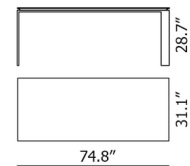

By Kartell

Description

Defined by the strict geometric design, the Four Outdoor Table features an elegant look with a slim table top. Perfect for outdoor locations.

Shown in white

5522

5523

5524

Specifications

COLOR	N/A
BODY FINISH	White
WATTAGE	N/A
DIMMER	N/A
DIMENSIONS	74.8"L x 31.2"W x 28.74"H
BULB	N/A
COUNTRY OF ORIGIN	Italy

CLICK TO VIEW PRODUCT

Notes: