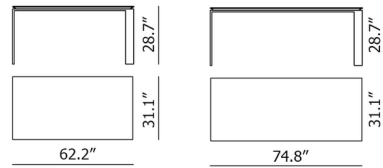

By Kartell

Description

Defined by the strict geometric design, the Four Outdoor Table features an elegant look with a slim table top. Perfect for outdoor locations.

Shown in white

Specifications

| | |
|-------------------|------------------------------|
| COLOR | N/A |
| BODY FINISH | White |
| WATTAGE | N/A |
| DIMMER | N/A |
| DIMENSIONS | 74.8\"L x 31.2\"W x 28.74\"H |
| BULB | N/A |
| COUNTRY OF ORIGIN | Italy |