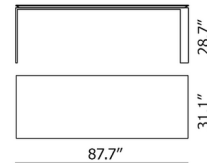

By Kartell

Description

Defined by the strict geometric design, the Four Outdoor Table features an elegant look with a slim table top. Perfect for outdoor locations.

Shown in white

Specifications

| | |
|-------------------|------------------------------|
| COLOR | N/A |
| BODY FINISH | White |
| WATTAGE | N/A |
| DIMMER | N/A |
| DIMENSIONS | 74.8\"L x 31.2\"W x 28.74\"H |
| BULB | N/A |
| COUNTRY OF ORIGIN | Italy |