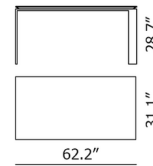

By Kartell

Description

Defined by the strict geometric design, the Four Outdoor Table features an elegant look with a slim table top. Perfect for outdoor locations.

Shown in white

5522

5523

5524

Specifications

COLOR	N/A
BODY FINISH	White
WATTAGE	N/A
DIMMER	N/A
DIMENSIONS	74.8"L x 31.2"W x 28.74"H
BULB	N/A
COUNTRY OF ORIGIN	Italy

CLICK TO VIEW PRODUCT

Notes: