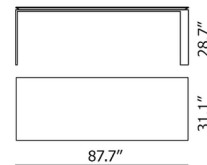

By Kartell

Description

Defined by the strict geometric design, the Four Outdoor Table features an elegant look with a slim table top. Perfect for outdoor locations.

Shown in white

5522

5523

5524

Specifications

COLOR	N/A
BODY FINISH	White
WATTAGE	N/A
DIMMER	N/A
DIMENSIONS	74.8"L x 31.2"W x 28.74"H
BULB	N/A
COUNTRY OF ORIGIN	Italy

CLICK TO VIEW PRODUCT

Notes: