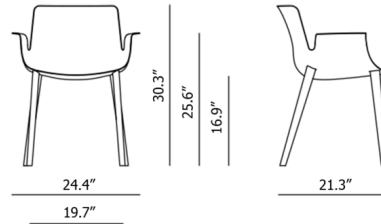

## Piuma Chair

By Kartell

### Specifications

COLOR	N/A
BODY FINISH	White
WATTAGE	N/A
DIMMER	N/A
DIMENSIONS	24.41"W x 30.31"H x 21.3"D
BULB	N/A
COUNTRY OF ORIGIN	Italy

CLICK TO VIEW PRODUCT

Notes: