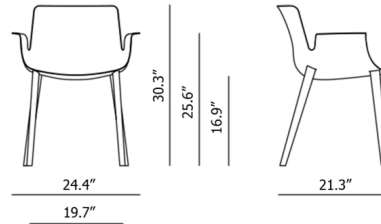

Lightology

lightology.com
866-954-4489
07-07-26

Project: _____

Company: _____

Location: _____ Fixture Type: _____

SPEC #: **KRLI026348**

Approved On: _____ Approved By: _____

Piuma Chair By Kartell

Description

The Piuma Chair is crafted from carbon fiber which has been injected into a mold which makes this chair a strong yet light chair perfect for any space. Suitable for outdoor use.

Shown in white

Specifications

COLOR	N/A
BODY FINISH	White
WATTAGE	N/A
DIMMER	N/A
DIMENSIONS	24.41"W x 30.31"H x 21.3"D
BULB	N/A
COUNTRY OF ORIGIN	Italy

CLICK TO VIEW PRODUCT

Notes: