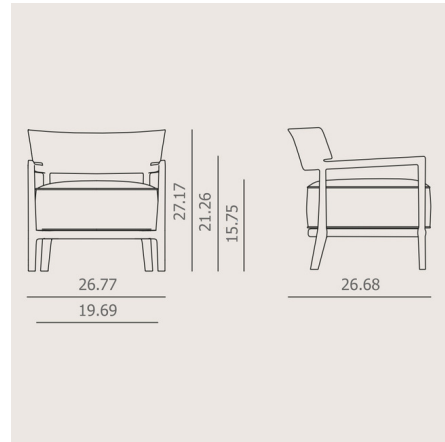

Lightology

lightology.com
866-954-4489
04-22-26

Project: _____

Company: _____

Location: _____ Fixture Type: _____

SPEC #: **KRLI026353**

Approved On: _____ Approved By: _____

Cara Armchair By Kartell

Description

The Cara Arm Chair combines classic lines and the comfort of a large high cushioned seat that offers maximum comfort to create this unique and modern chair.

Shown in black / anthracite solid

Specifications

COLOR Anthracite Solid
BODY FINISH Black
WATTAGE N/A
DIMMER N/A
DIMENSIONS 26.77"W x 27.17"H x 26.37"D
BULB N/A
COUNTRY OF ORIGIN Italy

CLICK TO VIEW PRODUCT

Notes: