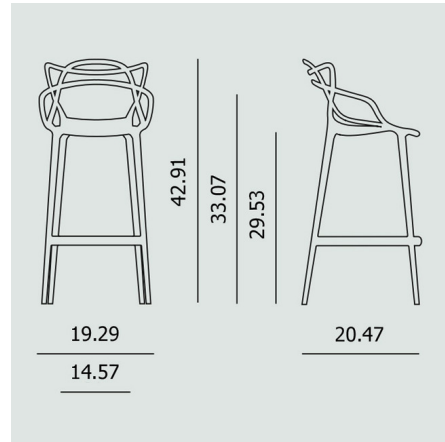

By Kartell

Description

The Masters Bar Stool is a tribute to three iconic chair designs: the Series 7 by Arne Jacobsen, the Tulip Armchair by Eero Saarinen, and the Eiffel Chair by Charles Eames. The Masters Bar Stool is roomy and comfortable. Made from polypropylene, Masters is available in Black, White, Rusty Orange, Sage Green, or Grey.

Shown in white

Specifications

COLOR	N/A
BODY FINISH	White
WATTAGE	N/A
DIMMER	N/A
DIMENSIONS	20.5"L x 19.3"W x 42.9"H
BULB	N/A
COUNTRY OF ORIGIN	Italy

CLICK TO VIEW PRODUCT

Notes: