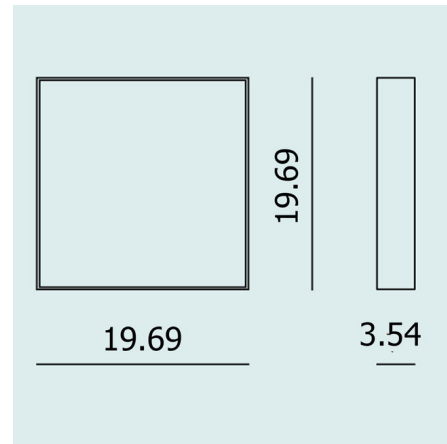

Lightology

lightology.com
866-954-4489
04-25-26

Project: _____

Company: _____

Location: _____ Fixture Type: _____

SPEC #: **KRL1026372**

Approved On: _____ Approved By: _____

Only Me Mirror By Kartell

Description

The Only Me Mirror features a square slender frame with a Light Blue, Crystal, or White color.

Shown in light blue

Specifications

COLOR Light Blue
BODY FINISH N/A
WATTAGE N/A
DIMMER N/A
DIMENSIONS 19.7"W x 19.7"H x 3.5"D
BULB N/A
COUNTRY OF ORIGIN Italy