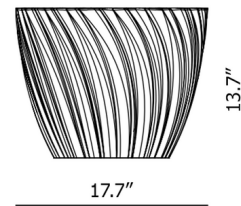

By Kartell

Description

Glamorous yet functional, the Sparkle Side Table is a beautiful accessory. The shape is formed using a pleating pattern on the inside and outside, creating a sparkling finish.

Shown in crystal

8805

Specifications

COLOR	N/A
BODY FINISH	Crystal
WATTAGE	N/A
DIMMER	N/A
DIMENSIONS	17.72"W x 13.78"H
BULB	N/A
COUNTRY OF ORIGIN	Italy

CLICK TO VIEW PRODUCT

Notes: