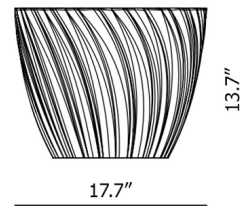

By Kartell

Description

Glamorous yet functional, the Sparkle Side Table is a beautiful accessory. The shape is formed using a pleating pattern on the inside and outside, creating a sparkling finish.

Shown in crystal

8805

Specifications

COLOR	N/A
BODY FINISH	Crystal
WATTAGE	N/A
DIMMER	N/A
DIMENSIONS	17.72"W x 13.78"H
BULB	N/A
COUNTRY OF ORIGIN	Italy

CLICK TO VIEW PRODUCT

Notes: