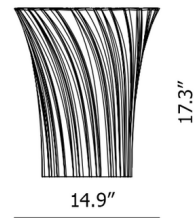

By Kartell

Description

Glamorous yet functional, the Sparkle Stool is a beautiful accessory. The shape is formed using a pleating pattern on the inside and outside, creating a sparkling finish.

Shown in crystal

8818

Specifications

COLOR	N/A
BODY FINISH	Crystal
WATTAGE	N/A
DIMMER	N/A
DIMENSIONS	14.96"W x 17.32"H
BULB	N/A
COUNTRY OF ORIGIN	Italy

CLICK TO VIEW PRODUCT

Notes: