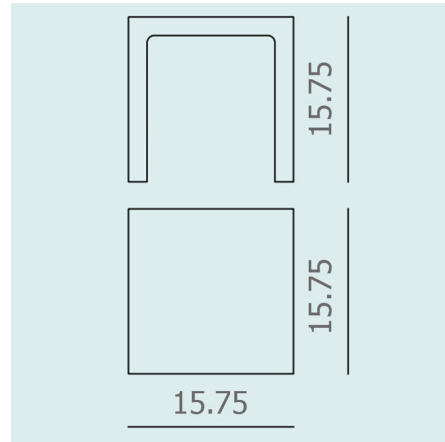

Description

The Jolly Table is the perfect sized side table. Choose from glossy white or completely transparent in a variety of color options, allowing it to blend in the decor seamlessly while also adding a pop of color and functionality.

Specifications

COLOR	N/A
BODY FINISH	Transparent Smoke
WATTAGE	N/A
DIMMER	N/A
DIMENSIONS	15.75"W x 15.75"H x 15.75"D
BULB	N/A
COUNTRY OF ORIGIN	Italy

Shown in transparent smoke

CLICK TO VIEW PRODUCT

Notes: