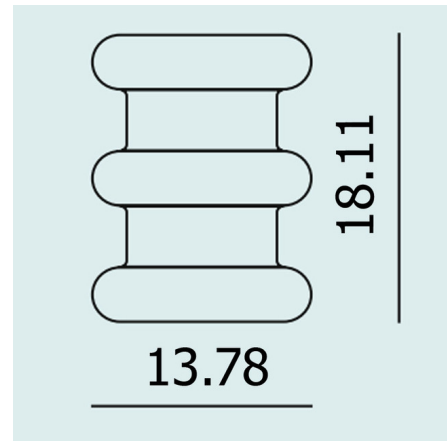

By Kartell

Description

The Pilastro Stool was designed in honor of design guru Ettore Sottsass and the main asset of this stool is the versatility it has for being either a stool or side table. Available with a Green, Red, Black, Pink, or Purple finish.

Shown in black

Specifications

COLOR	N/A
BODY FINISH	Black
WATTAGE	N/A
DIMMER	N/A
DIMENSIONS	13.8"W x 18.2"H
BULB	N/A
COUNTRY OF ORIGIN	Italy

CLICK TO VIEW PRODUCT

Notes: