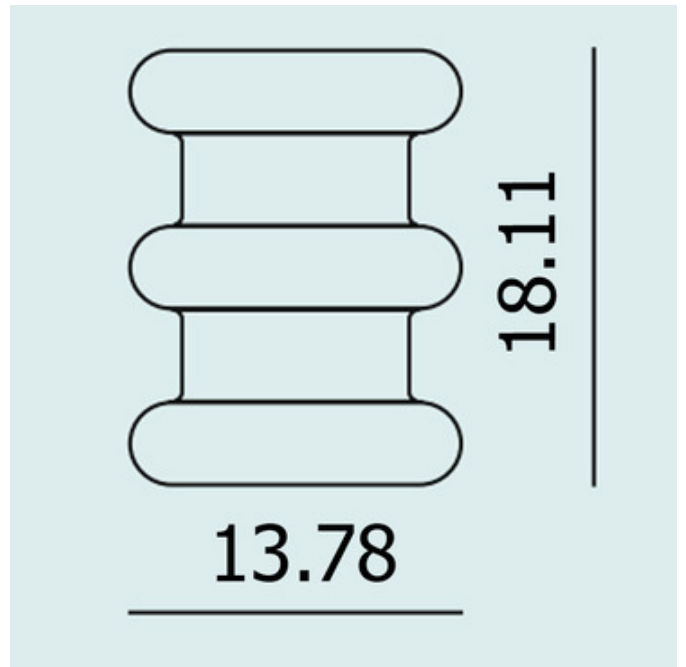

BRAND

Kartell

DESCRIPTION

The Pilastro Stool was designed in honor of design guru Ettore Sottsass and the main asset of this stool is the versatility it as for being either a stool or side table. Available with a Green, Red, Black, Pink, or Purple finish.

Shown in: Black

COLOR	N/A
BODY FINISH	Black
WATTAGE	N/A
DIMMER	N/A
DIMENSIONS	13.8"W x 18.2"H
LAMP	N/A

SPEC #

KRL1026384

COMPANY

PROJECT

FIXTURE TYPE

APPROVED BY