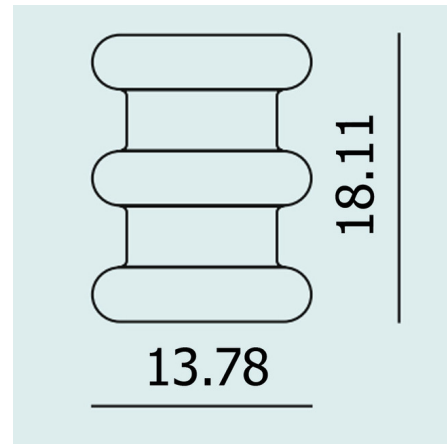

## Pilastro Stool

By Kartell

### Specifications

COLOR	N/A
BODY FINISH	Red
WATTAGE	N/A
DIMMER	N/A
DIMENSIONS	13.8"W x 18.2"H
BULB	N/A
COUNTRY OF ORIGIN	Italy

CLICK TO VIEW PRODUCT

Notes: