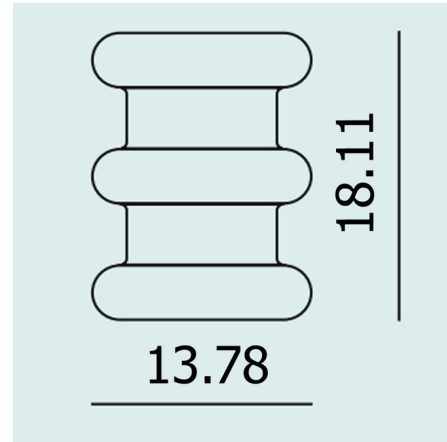

Lightology

lightology.com
866-954-4489
05-24-26

Project: _____

Company: _____

Location: _____ Fixture Type: _____

SPEC #: **KRL1026386**

Approved On: _____ Approved By: _____

Pilastro Stool

By Kartell

Description

The Pilastro Stool was designed in honor of design guru Ettore Sottsass and the main asset of this stool is the versatility it has for being either a stool or side table. Available with a Green, Red, Black, Pink, or Purple finish.

Shown in green

Specifications

| | |
|-------------------|-----------------|
| COLOR | N/A |
| BODY FINISH | Green |
| WATTAGE | N/A |
| DIMMER | N/A |
| DIMENSIONS | 13.8"W x 18.2"H |
| BULB | N/A |
| COUNTRY OF ORIGIN | Italy |