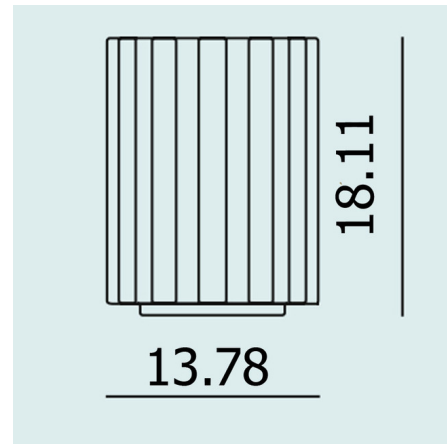

Lightology

lightology.com
866-954-4489
05-25-26

Project: _____

Company: _____

Location: _____ Fixture Type: _____

SPEC #: **KRL1026392**

Approved On: _____ Approved By: _____

Colonna Stool

By Kartell

Description

The Colonna Stool was designed in honor of design guru Ettore Sottsass and the main asset of this stool is the versatility it has for being either a stool or side table. Available with a Green, Red, Black, Pink, or Purple finish.

Shown in purple

Specifications

COLOR	N/A
BODY FINISH	Purple
WATTAGE	N/A
DIMMER	N/A
DIMENSIONS	13.6"W x 18.2"H
BULB	N/A
COUNTRY OF ORIGIN	Italy

CLICK TO VIEW PRODUCT

Notes: