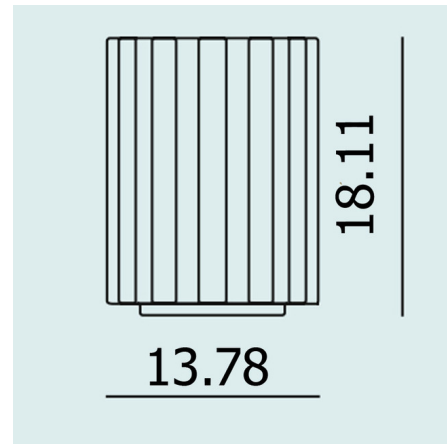

Lightology

lightology.com
866-954-4489
05-24-26

Project: _____

Company: _____

Location: _____ Fixture Type: _____

SPEC #: **KRL1026393**

Approved On: _____ Approved By: _____

Colonna Stool

By Kartell

Description

The Colonna Stool was designed in honor of design guru Ettore Sottsass and the main asset of this stool is the versatility it has for being either a stool or side table. Available with a Green, Red, Black, Pink, or Purple finish.

Shown in pink

Specifications

COLOR	N/A
BODY FINISH	Pink
WATTAGE	N/A
DIMMER	N/A
DIMENSIONS	13.6"W x 18.2"H
BULB	N/A
COUNTRY OF ORIGIN	Italy

CLICK TO VIEW PRODUCT

Notes: