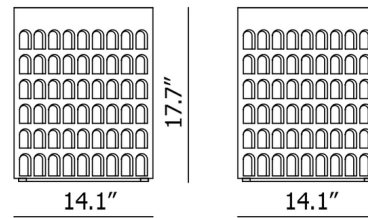

Description

Featuring a repeating geometric pattern, the Eur Stool is an exercise in modern minimalism. This flexible piece can be used as a seat or even as a small side table.

Shown in white

8855

Specifications

COLOR	N/A
BODY FINISH	White
WATTAGE	N/A
DIMMER	N/A
DIMENSIONS	14.17"W x 17.72"H x 14.17"D
BULB	N/A
COUNTRY OF ORIGIN	Italy

CLICK TO VIEW PRODUCT

Notes: