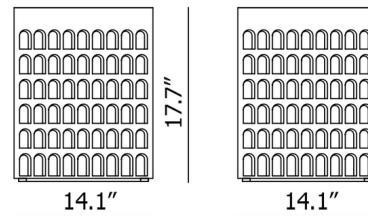

### Specifications

COLOR	N/A
BODY FINISH	White
WATTAGE	N/A
DIMMER	N/A
DIMENSIONS	14.17"W x 17.72"H x 14.17"D
BULB	N/A
COUNTRY OF ORIGIN	Italy

CLICK TO VIEW PRODUCT

Notes: