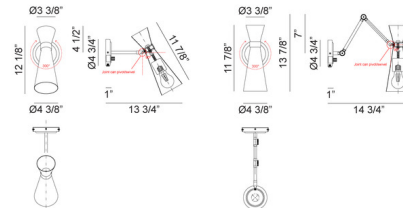

Description

The Blaze Wall Sconce adds both form and function to your interior space. The smooth metal shade casts warm shadows across your room and can be directed where you need light. Available with a Single straight arm or Double adjustable arm.

Shown in aged gold brass / black

Specifications

COLOR Black
BODY FINISH Aged Gold Brass
WATTAGE 60W
DIMMER Standard 120V
DIMENSIONS 4.75"W x 12.125"H x 13.75"D
BULB NOT INCLUDED 1 x A19/Medium (E26)/60W/120V Incandescent