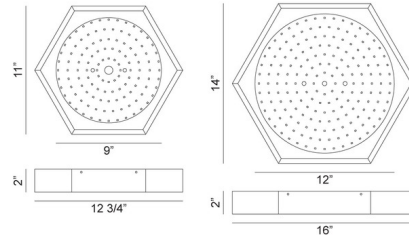

CLICK TO VIEW PRODUCT

Notes: