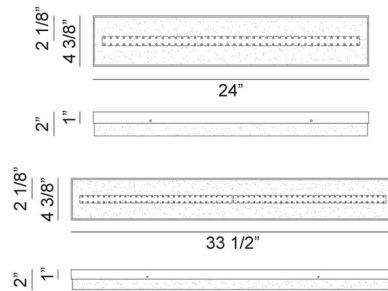

Shown in chrome / white

Specifications

COLOR White
BODY FINISH Chrome
WATTAGE 24W
DIMMER Low Voltage Electronic
DIMENSIONS 24"W x 4.375"H x 2"D
INTEGRATED LED MODULE 1 x LED/24W/120V LED

Technical Information

LAMP LIFE 50000 hours
COLOR RENDERING 90 CRI
LAMP COLOR 3000K
LUMENS/WATT 65.00
LUMINOUS FLUX 1560 lumens

CLICK TO VIEW PRODUCT

Notes: