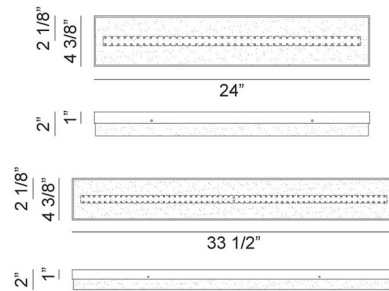

Shown in chrome / white

Specifications

COLOR	White
BODY FINISH	Chrome
WATTAGE	24W
DIMMER	Low Voltage Electronic
DIMENSIONS	24"W x 4.375"H x 2"D
INTEGRATED LED MODULE	1 x LED/24W/120V LED

Technical Information

LAMP LIFE	50000 hours
COLOR RENDERING	90 CRI
LAMP COLOR	3000K
LUMENS/WATT	65.00
LUMINOUS FLUX	1560 lumens

CLICK TO VIEW PRODUCT

Notes: