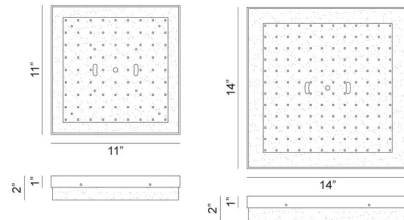

CLICK TO VIEW PRODUCT

Notes: