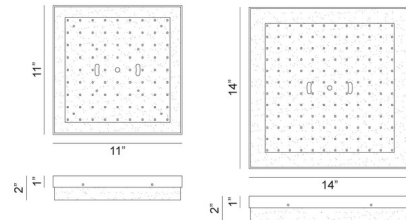

Specifications

COLOR White
BODY FINISH Chrome
WATTAGE 20W
DIMMER Low Voltage Electronic
DIMENSIONS 11" L x 11" W x 2" H
INTEGRATED LED MODULE 1 x LED/20W/120V LED

Technical Information

LAMP LIFE 50000 hours
COLOR RENDERING 90 CRI
LAMP COLOR 3000K
LUMENS/WATT 65.00
LUMINOUS FLUX 1300 lumens