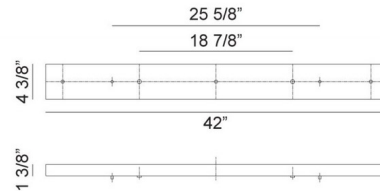

### Specifications

|             |                          |
|-------------|--------------------------|
| COLOR       | N/A                      |
| BODY FINISH | Oxidized Black           |
| WATTAGE     | N/A                      |
| DIMMER      | Low Voltage Electronic   |
| DIMENSIONS  | 42"L x 4.375"W x 1.375"H |
| BULB        | N/A                      |