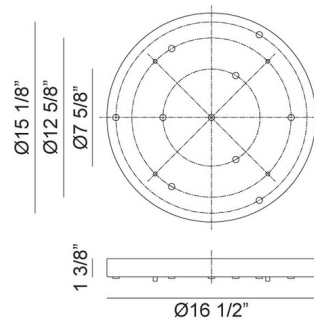

### Specifications

COLOR	N/A
BODY FINISH	Oxidized Black
WATTAGE	N/A
DIMMER	Low Voltage Electronic
DIMENSIONS	16.5"W x 1.375"H
BULB	N/A

CLICK TO VIEW PRODUCT

Notes: