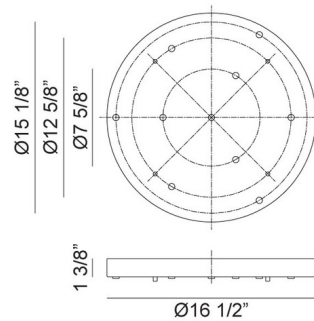

### Specifications

|             |                        |
|-------------|------------------------|
| COLOR       | N/A                    |
| BODY FINISH | Oxidized Black         |
| WATTAGE     | N/A                    |
| DIMMER      | Low Voltage Electronic |
| DIMENSIONS  | 16.5"W x 1.375"H       |
| BULB        | N/A                    |